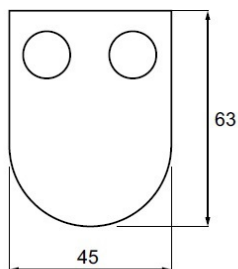

PRODUCT SHEET

Description:

Glass Clamp "Oval-L" 45x63x29mm, Zamak-Raw, Flat, 6-12,76 mm Glass Thickness, No Safety Pin & No Cushions, (Cushion Model E)

Item number:

22.10.620-8

Units	Box	Carton	HS Code	Barcode
Pcs.	4	40	8302419000	
				5704866476485

Zamak raw # 22.10.620-8

Cushions for zamak models

MODEL „E”	Glass thickness	Glass Type	Cushion mm	Item No.:
	6	mono	2 x 6,10	22.10.680-0
	6,76	Lam.	2 x 5,72	22.10.679-0
	8	mono	2 x 5,10	22.10.678-0
	8,76	Lam.	2 x 4,72	22.10.677-0
	10	mono	2 x 4,10	22.10.676-0
	10,76	Lam.	2 x 3,72	22.10.675-0
	12	mono	2 x 3,20	22.10.675-5
	12,76	Lam.	2 x 2,90	22.10.675-6