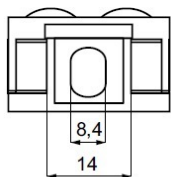

PRODUCT SHEET

Description:

Glass Clamp "Oval-L" 45x63x29mm, Zamak-Raw, Flat, 6-12,76 mm Glass Thickness, No Safety Pin & No Cushions, (Cushion Model E)

Item number:

22.10.620-8

Units	Box	Carton	HS Code	Barcode
Pcs.	4	40	8302419000	
				5704866476485

Zamak raw # 22.10.620-8

Cushions for zamak models

MODEL „E”	Glass thickness	Glass Type	Cushion mm	Item No.:
	6	mono	2 x 6,10	22.10.680-0
	6,76	Lam.	2 x 5,72	22.10.679-0
	8	mono	2 x 5,10	22.10.678-0
	8,76	Lam.	2 x 4,72	22.10.677-0
	10	mono	2 x 4,10	22.10.676-0
	10,76	Lam.	2 x 3,72	22.10.675-0
	12	mono	2 x 3,20	22.10.675-5
	12,76	Lam.	2 x 2,90	22.10.675-6