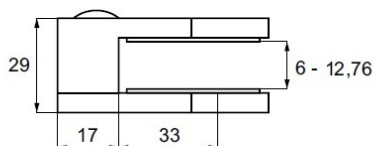

PRODUCT SHEET

Description:

Glass Clamp "Oval-L" 45x63x29mm, Zamak-Raw, Flat, 6-12,76 mm Glass Thickness, No Safety Pin & No Cushions, (Cushion Model E)

Item number:

22.10.620-8

Units	Box	Carton	HS Code	Barcode
Pcs.	4	40	8302419000	
				5704866476485

Zamak raw # 22.10.620-8

Cushions for zamak models

MODEL „E”	Glass thickness	Glass Type	Cushion mm	Item No.:
	6	mono	2 x 6,10	22.10.680-0
	6,76	Lam.	2 x 5,72	22.10.679-0
	8	mono	2 x 5,10	22.10.678-0
	8,76	Lam.	2 x 4,72	22.10.677-0
	10	mono	2 x 4,10	22.10.676-0
	10,76	Lam.	2 x 3,72	22.10.675-0
	12	mono	2 x 3,20	22.10.675-5
	12,76	Lam.	2 x 2,90	22.10.675-6